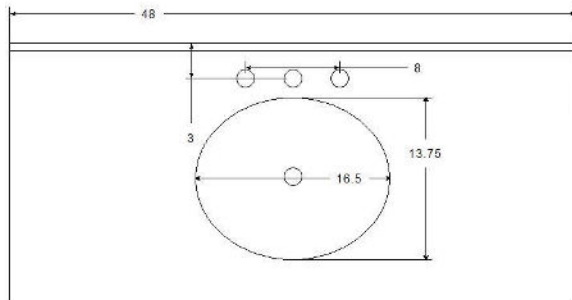

MONTAUK 48" Vanity

Designed By: Bemma Design Lab

Model : V-MT48SFM

Features

- 1 soft-close door/1 interior shelf
- 1 center tip-out soft close drawer
- 6 drawers (2 larger double drawers/4 smaller drawers)
- Integrated GFCI power strip w/ 2 USB ports
- Under-mount drawer Glides with soft-close
- Door Hardware-Brushed Nickel
- Solid wood /engineered wood construction
- Sherwin-Williams 5 step finish resists moisture and scratches

- Fully finished interiors
- Solid Wood drawers with Dovetail Joints
- Base, glazed ceramic sink and top come fully assembled in one box
- Backsplash included
- Countertop with 3-hole 8" widespread drillings
- Brushed Nickel Hardware

All BEMMA bath cabinets are made of solid hardwood and engineered wood, and meet strict CARB-P2 Standards
Ceramic sink cUPC certified

Available Base Finish:

- Pure White (03)
- Morning Fog Grey (01)
- Aged Light Oak Veneer (06)

Available Countertops:

- Italian Carrara Marble (M03O-3)
- White Granite Engineered Stone (C03O-3)

TOP