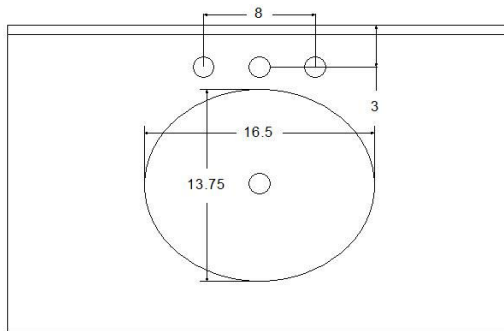

MONTAUK 36" Vanity

Model : V-MT36SFM

Designed By: Bemma Design Lab

Features

- 2 soft-close doors w/ Cubby
- 1 interior storage drawer with fixed shelf
- Under-mount drawer Glides with soft-close
- Door Hardware-Brushed Nickel
- Solid wood /engineered wood construction
- Sherwin-Williams 5 step finish resists moisture and scratches

- Fully finished interiors
- Solid Wood drawers with Dovetail Joints
- Base, glazed ceramic sink and top come fully assembled in one box
- Backsplash included

All BEMMA bath cabinets are made of solid hardwood and engineered wood, and meet strict CARB-P2 Standards
Ceramic sink cUPC certified

Available Base Finish:

- Pure White (03)
- Morning Fog Grey (01)
- Aged Light Oak Veneer (06)

Available Countertops:

- Italian Carrara Marble (M03O-3)
- White Granite/Engineered Stone (C03O-3)

TOP