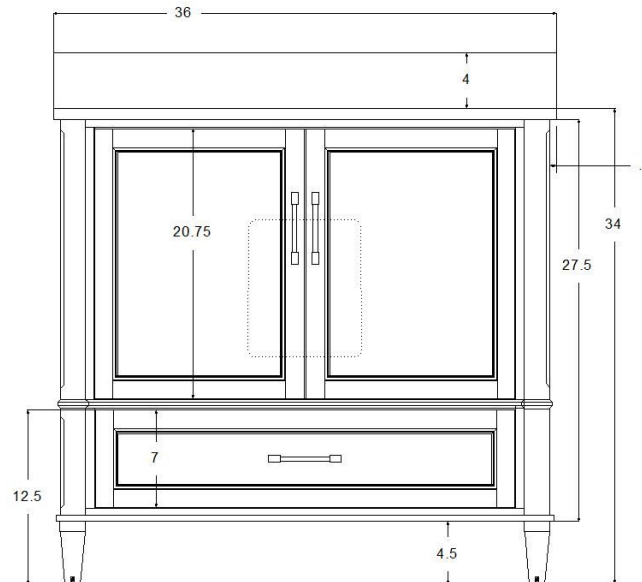

MONTAUK 36" Vanity

Model : V-MT36SFM

Designed By: Bemma Design Lab

Features

- 2 soft-close doors w/ Cubby
- 1 interior storage drawer with fixed shelf
- Under-mount drawer Glides with soft-close
- Door Hardware-Brushed Nickel
- Solid wood /engineered wood construction
- Sherwin-Williams 5 step finish resists moisture and scratches

- Fully finished interiors
- Solid Wood drawers with Dovetail Joints
- Base, glazed ceramic sink and top come fully assembled in one box
- Backsplash included

All BEMMA bath cabinets are made of solid hardwood and engineered wood, and meet strict CARB-P2 Standards
Ceramic sink cUPC certified

Available Base Finish:

- Pure White (03)
- Morning Fog Grey (01)
- Aged Light Oak Veneer (06)

Available Countertops:

- Italian Carrara Marble (M03O-3)
- White Granite/Engineered Stone (C03O-3)

TOP

FRONT