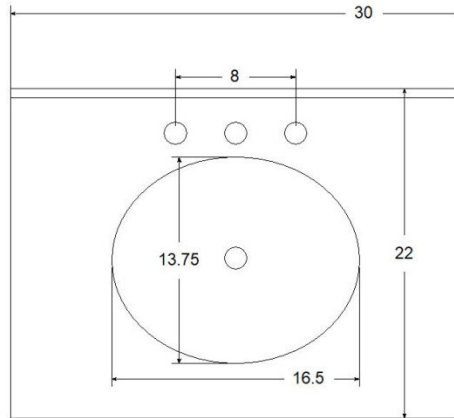

MONTAUK 30" Vanity

Model : V-MT30SFM

Designed By: Bemma Design Lab

Features

- 2 soft-close doors w/ Cubby
- 1 interior storage drawer with fixed shelf
- Under-mount drawer Glides with soft-close
- Door Hardware-Brushed Nickel
- Solid wood /engineered wood construction
- Sherwin-Williams 5 step finish resists moisture and scratches

- Fully finished interiors
- Solid Wood drawers with Dovetail Joints
- Base, glazed ceramic sink and top come fully assembled in one box
- Backsplash included
- Finished plywood back panel pre-cut to accept plumbing

All BEMMA bath cabinets are made of solid hardwood and engineered wood, and meet strict CARB-P2 Standards
Ceramic sink cUPC certified

Available Base Finish:

- Pure White (03)
- Morning Fog Grey (01)
- Aged Light Oak Veneer (06)

Available Countertops:

- Italian Carrara Marble (M03O-3)
- White Granite/Engineered Stone (C03O-3)

TOP