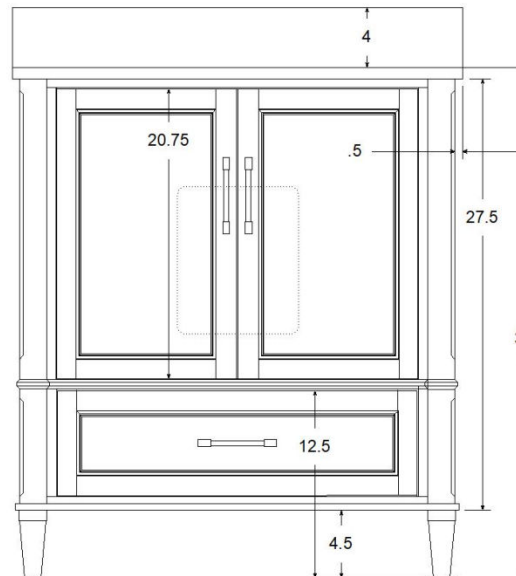

MONTAUK 30" Vanity

Model : V-MT30SFM

Designed By: Bemma Design Lab

Features

- 2 soft-close doors w/ Cubby
- 1 interior storage drawer with fixed shelf
- Under-mount drawer Glides with soft-close
- Door Hardware-Brushed Nickel
- Solid wood /engineered wood construction
- Sherwin-Williams 5 step finish resists moisture and scratches

- Fully finished interiors
- Solid Wood drawers with Dovetail Joints
- Base, glazed ceramic sink and top come fully assembled in one box
- Backsplash included
- Finished plywood back panel pre-cut to accept plumbing

All BEMMA bath cabinets are made of solid hardwood and engineered wood, and meet strict CARB-P2 Standards
Ceramic sink cUPC certified

Available Base Finish:

- Pure White (03)
- Morning Fog Grey (01)
- Aged Light Oak Veneer (06)

Available Countertops:

- Italian Carrara Marble (M03O-3)
- White Granite/Engineered Stone (C03O-3)

FRONT