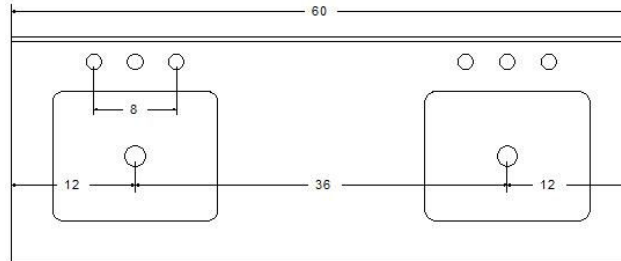

GRACIE 60" Vanity-Double Sink

Designed By: Bemma Design Lab

Model : V-GR60DFM

Features

- 2-undermount ceramic sinks- 8" 3 hole drilling
- 4 soft-close doors w/ interior pullout storage
- Integrated GFCI power source w/ USB port
- Under-mount drawer Glides with soft-close
- Sherwin Williams 5 step finish resists moisture and scratches

- Fully finished interiors
- Solid Wood drawers with Dovetail Joints
- Plated Stainless Steel base w/ tapered leg
- Base, ceramic sinks and top come fully assembled in one box
- Backsplash included
- Finished plywood back panel cutout to accept plumbing

All BEMMA bath cabinets are made of solid hardwood and engineered wood, and meet strict CARB-P2 Standards
Ceramic sinks are cUPC certified

Available Base Finish:

- Pacific Blue with Brass trim(02BS)
- Satin White with Brass trim (03BS)
- Midnight Black with Brass trim(04BS)

Available Countertops:

- Italian Carrara Marble (MO3S-3)
- White Granite/Engineered Stone (CO3S-3)

TOP