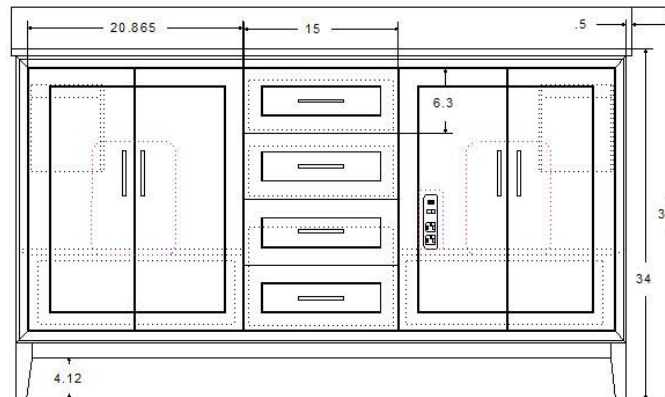

GRACIE 60" Vanity-Double Sink

Designed By: Bemma Design Lab

Model : V-GR60DFM

Features

- 2-undermount ceramic sinks- 8" 3 hole drilling
- 4 soft-close doors w/ interior pullout storage
- Integrated GFCI power source w/ USB port
- Under-mount drawer Glides with soft-close
- Sherwin Williams 5 step finish resists moisture and scratches

- Fully finished interiors
- Solid Wood drawers with Dovetail Joints
- Plated Stainless Steel base w/ tapered leg
- Base, ceramic sinks and top come fully assembled in one box
- Backsplash included
- Finished plywood back panel cutout to accept plumbing

All BEMMA bath cabinets are made of solid hardwood and engineered wood, and meet strict CARB-P2 Standards
Ceramic sinks are cUPC certified

Available Base Finish:

- Pacific Blue with Brass trim(02BS)
- Satin White with Brass trim (03BS)
- Midnight Black with Brass trim(04BS)

Available Countertops:

- Italian Carrara Marble (MO3S-3)
- White Granite/Engineered Stone (CO3S-3)

TOP

FRONT

SIDE