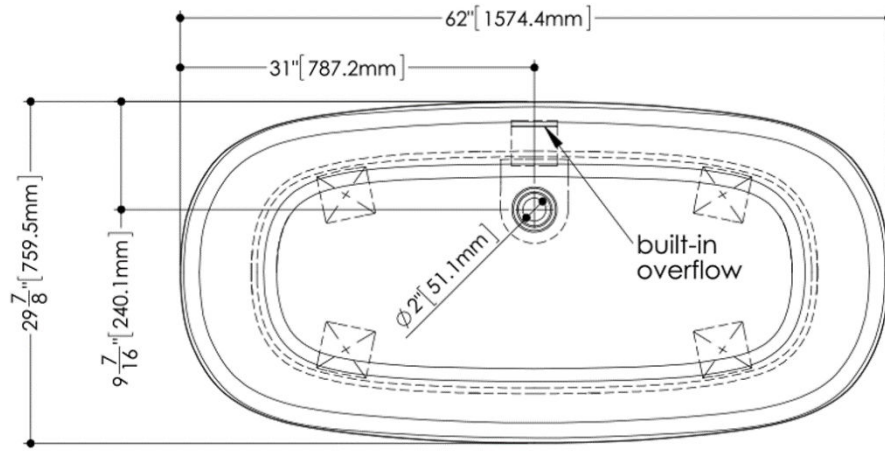

B-CL62FS-03GL-NT

Lago Glossy finish pictured (also available in matte white)

Lago Bathtub 62"

 B E M M A

LAGO Solid Surface Bathtub

 **B E M M A**

plan view

front view

side view

BEMMA Lago solid surface bathtub
B-CL62FS-03GL-NT.