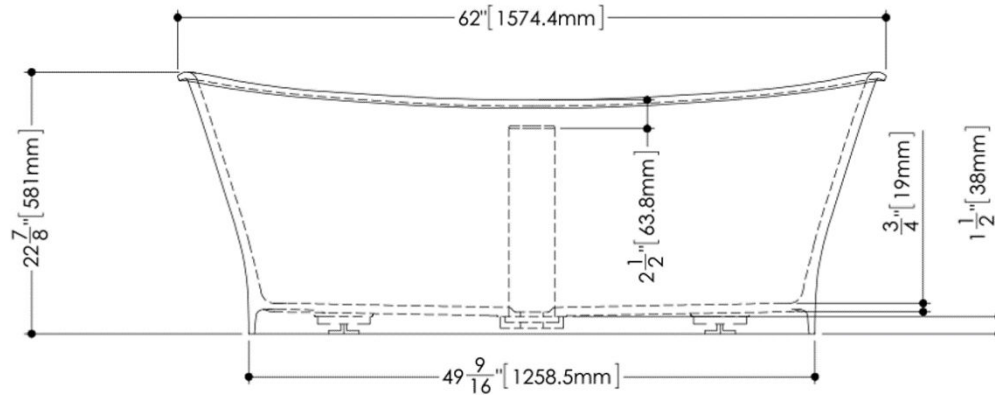

B-CL62FS-03GL-NT

Lago Glossy finish pictured (also available in matte white)

Lago Bathtub 62"

 B E M M A

LAGO Solid Surface Bathtub

 **B E M M A**

plan view

front view

side view

BEMMA Lago solid surface bathtub
B-CL62FS-03GL-NT.