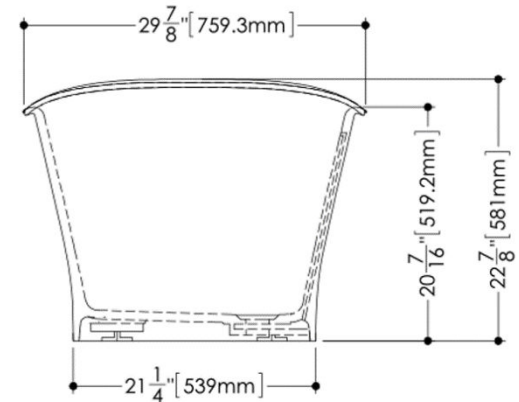

B-CL62FS-03GL-NT

Lago Glossy finish pictured (also available in matte white)

Lago Bathtub 62"

 B E M M A

LAGO Solid Surface Bathtub

 **B E M M A**

plan view

front view

side view

BEMMA Lago solid surface bathtub
B-CL62FS-03GL-NT.